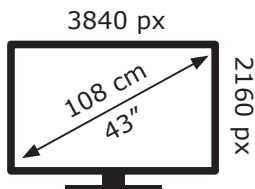

ENERGY

GRUNDIG

43 GGU 7900 B DFR000

51 kWh/1000h

ABCDEF**G**

71 kWh/1000h

2019/2013