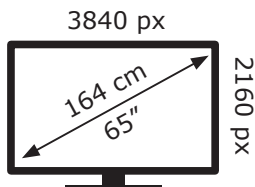

ENERGY

GRUNDIG

65 GGU 7900 B DFV000

84 kWh/1000h

ABCDEF**G**

104 kWh/1000h

2019/2013