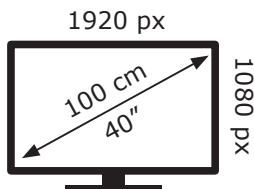

ENERGY

GRUNDIG

40 GEF 6950 B TMJ000

44 kWh/1000h

ABCDEF**G**

74 kWh/1000h

2019/2013