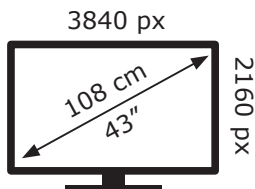

ENERGY

GRUNDIG

43 GEU 7830 B UCP000

51 kWh/1000h

ABCDEF**G**

81 kWh/1000h

2019/2013