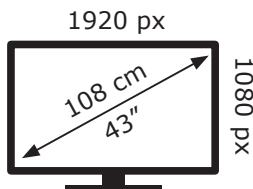

ENERGY

GRUNDIG

43 GEF 6935 A ULA000

51 kWh/1000h

ABCDEF**G**

81 kWh/1000h

2019/2013