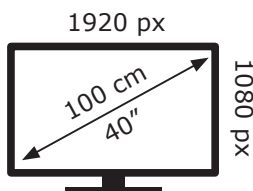

# ENERGY

**GRUNDIG**

40 GEF 6935 A ULB000

**44** kWh/1000h

ABCDEF**G**

**74** kWh/1000h

2019/2013