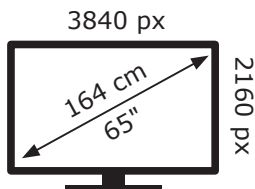

ENERGY

GRUNDIG

65 GFU 8960 B UNR000

131 kWh/1000h

ABCDEF**G**

151 kWh/1000h

2019/2013