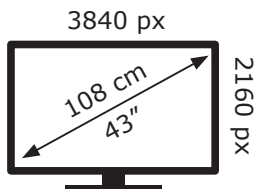

ENERGY

GRUNDIG

43 GFU 7850 B UXJ000

59 kWh/1000h

ABCDEF**G**

79 kWh/1000h

2019/2013